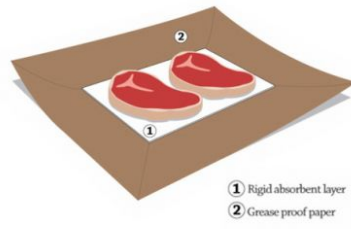

Other images:

- ① Rigid absorbent layer
- ② Grease proof paper